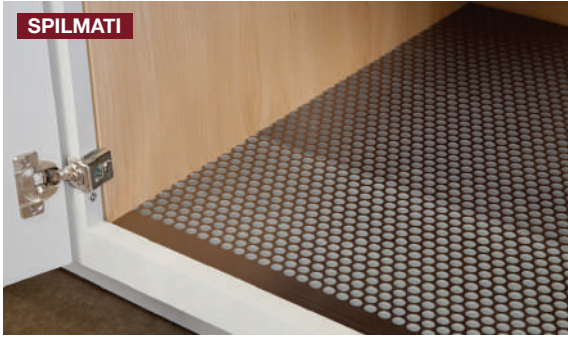

Plant-on Door Finished end w/plant-on door. **MEPOD** Flush with front door.

Spice Racks, Wine Racks and Pull-Outs

Wood Spice Racks
Wood spice shelves & chrome rails.

Pull-Out Spice Rack
3" to 6" pull-out for spice storage.

Wine Cubby

Wall Qtr Wine Storage

Base High Towel Rack

Wall Lattice Wine Cabinet

Drawers and Drawer Guides

5/8" Solid Maple Dovetail
Upgraded 5/8" thick solid Maple drawers with 1/4" thick captive bottom. Drawer fronts receive permanent bumper pads.

Full-Extension Guides
Provides full-access with soft-close. **MDXGHD** Heavy-duty stabilizer bar option reduces side-side movement when fully open.

Interior Options

SPILMATI

Loose Polystyrene Spill Mat

Small divots in the mat work to capture spilled liquids.