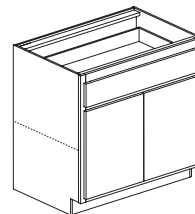

Width: 30", 36"
Height: 12", 18"
Depth: 12"

corner

Wall Corner Angle Cabinet, Single Door

WCA2430-S, WCA2436-S

Width: 24"
Height: 30", 36"
Depth: 12"

Base High Full Corner Cabinet

BHFC36LS-S

Width: 36"
Height: 34 1/2"
Depth: 24"

base

Base Cabinet, Single Door

B12-S, B15-S, B18-S, B21-S

Width: 12", 15", 18", 21"
Height: 34 1/2"
Depth: 24"

Base High Cabinet, Single Door

BH09-S

Width: 9"
Height: 34 1/2"
Depth: 24"

Base Drawer Cabinet, Split Doors

B36-S

Width: 36"
Height: 34 1/2"
Depth: 24"

Base Wide Cabinet, Split Doors

BW24SP-S, BW27-S, BW30-S

Width: 24", 27", 30"
Height: 34 1/2"
Depth: 24"

Base 3-Drawer Cabinet

B3D15-S, B3D18-S, B3D21-S, B3D24-S, B3D30-S

Width: 15", 18", 21", 24", 30"
Height: 34 1/2"
Depth: 24"

Base Sink Cabinet, Split Doors

BS36-S

Width: 36"
Height: 34 1/2"
Depth: 24"

PRODUCT LIST (cont.)

tall

Pantry Cabinet, Single Door

PC1884X24-S, PC1890X24-S,
PC2184X24-S, PC2190X24-S