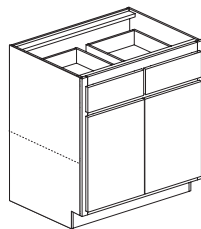

Width: 30", 36"
Height: 12", 18"
Depth: 12"

corner

Wall Corner Angle Cabinet, Single Door

WCA2430-S, WCA2436-S

Width: 24"
Height: 30", 36"
Depth: 12"

Base High Full Corner Cabinet

BHFC36LS-S

Width: 36"
Height: 34 1/2"
Depth: 24"

base

Base Cabinet, Single Door

B12-S, B15-S, B18-S, B21-S

Width: 12", 15", 18", 21"
Height: 34 1/2"
Depth: 24"

Base High Cabinet, Single Door

BH09-S

Width: 9"
Height: 34 1/2"
Depth: 24"

Base Drawer Cabinet, Split Doors

B36-S

Width: 36"
Height: 34 1/2"
Depth: 24"

Base Wide Cabinet, Split Doors

BW24SP-S, BW27-S, BW30-S

Width: 24", 27", 30"
Height: 34 1/2"
Depth: 24"

Base 3-Drawer Cabinet

B3D15-S, B3D18-S, B3D21-S, B3D24-S, B3D30-S

Width: 15", 18", 21", 24", 30"
Height: 34 1/2"
Depth: 24"

Base Sink Cabinet, Split Doors

BS36-S

Width: 36"
Height: 34 1/2"
Depth: 24"

PRODUCT LIST (cont.)

tall

Pantry Cabinet, Single Door

PC1884X24-S, PC1890X24-S,
PC2184X24-S, PC2190X24-S