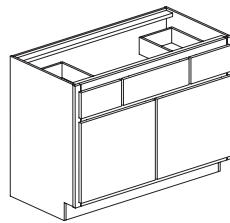

Width: 15", 18", 21", 24", 30"
Height: 34 1/2"
Depth: 24"

Base Sink Cabinet, Split Doors

BS36-S

Width: 36"
Height: 34 1/2"
Depth: 24"

PRODUCT LIST (cont.)

tall

Pantry Cabinet, Single Door

PC1884X24-S, PC1890X24-S,
PC2184X24-S, PC2190X24-S

Width: 18", 21"
Height: 84", 90"
Depth: 24"

vanity

Vanity 3-Drawer Cabinet

VDBH12-S, VDBH18-S

Width: 12", 18"
Height: 34 1/2"
Depth: 21"

Vanity Sink Cabinet, Split Doors

VSBH24SP-S

Width: 24"
Height: 34 1/2"
Depth: 21"

Vanity Sink Drawer Cabinet

VSDBH36-S, VSDBH42-S,
VSDBH48-S

Width: 36", 42", 48"
Height: 34 1/2"
Depth: 21"

accessories

Pantry Skin

TPW2484-S,
TPW2490-S

Width: 24"
Height: 84", 90"
Thickness: 1/4"

Plain Refrigerator Side Panel